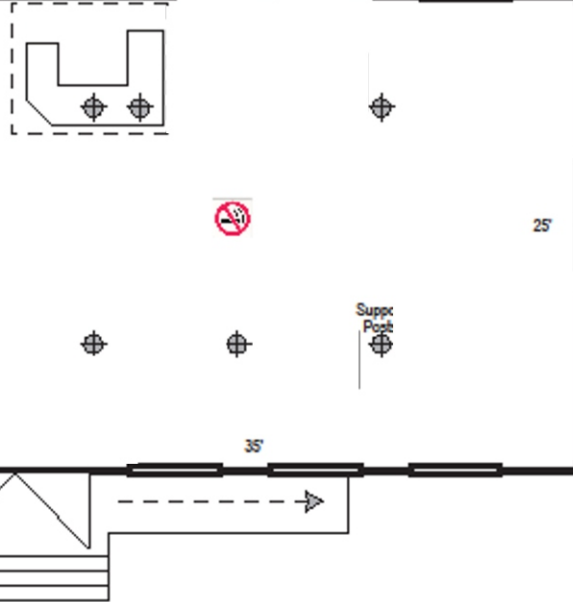

Back Meadow

Market Shed

Garden Shed

Washrooms

Storage Room

Market Storage

15'

Raised stage

Bar

Stone Patio

25'

No Smoking

No Dogs

35'